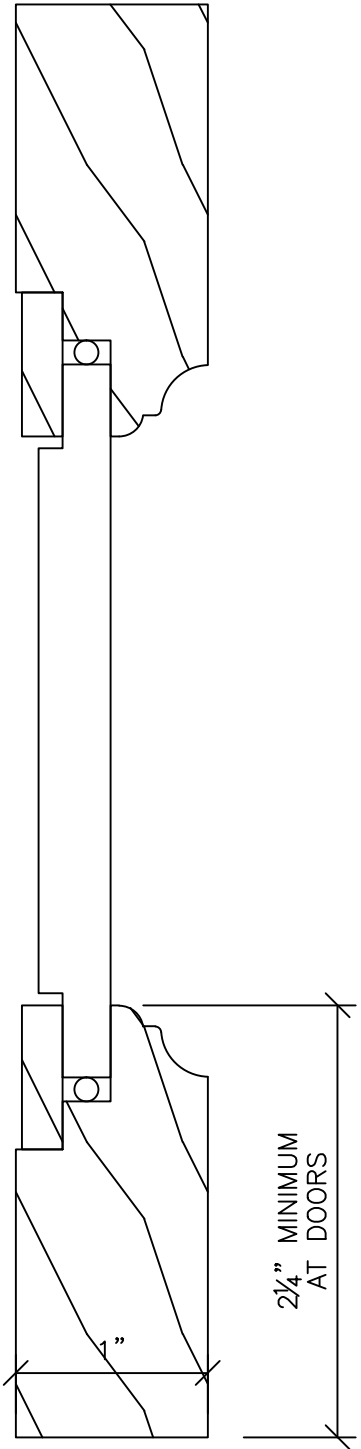

DOORS:
 3/8" PANEL
 SHOP
 PAINTED

DRAWERS:
 1/2" PANEL
 SHOP
 PAINTED

CAPTURED
 PANEL
 SHOP
 PRIMED

1" OVOLO

IVAN C.
DUTTERER INC.

architectural woodwork

115 ANN STREET, HANOVER, PA 17331-4198

PHONE: (717) 637-8977 FAX: (717) 637-4780

3/4" OVOLO

IVAN C.
 DUTTERER INC.
 architectural woodwork
 115 ANN STREET, HANOVER, PA 17331-4198
 PHONE: (717) 637-8977 FAX: (717) 637-4780

1" QTR. ROUND

IVAN C.
DUTTERER INC.

architectural woodwork

115 ANN STREET, HANOVER, PA 17331-4198

1" OVOLO/

3/4" OVOLO/

3/4" QTR.
 ROUND

3/4" OGEE

SHOP FINISHED (PRIMED/PAINTED)
 MDF END PANELS

IVAN C.
 DUTTERER INC.
 architectural woodwork
 115 ANN STREET, HANOVER, PA 17331-4198
 PHONE: (717) 637-8977 FAX: (717) 637-4780

3/4" SHAKER

1" COVE AND BEAD

FLAT
PAINTED/STAINED

SCOOPED
BACK
PAINTED

RAISED
PAINTED

RAISED
STAINED

PANEL TYPES

#1