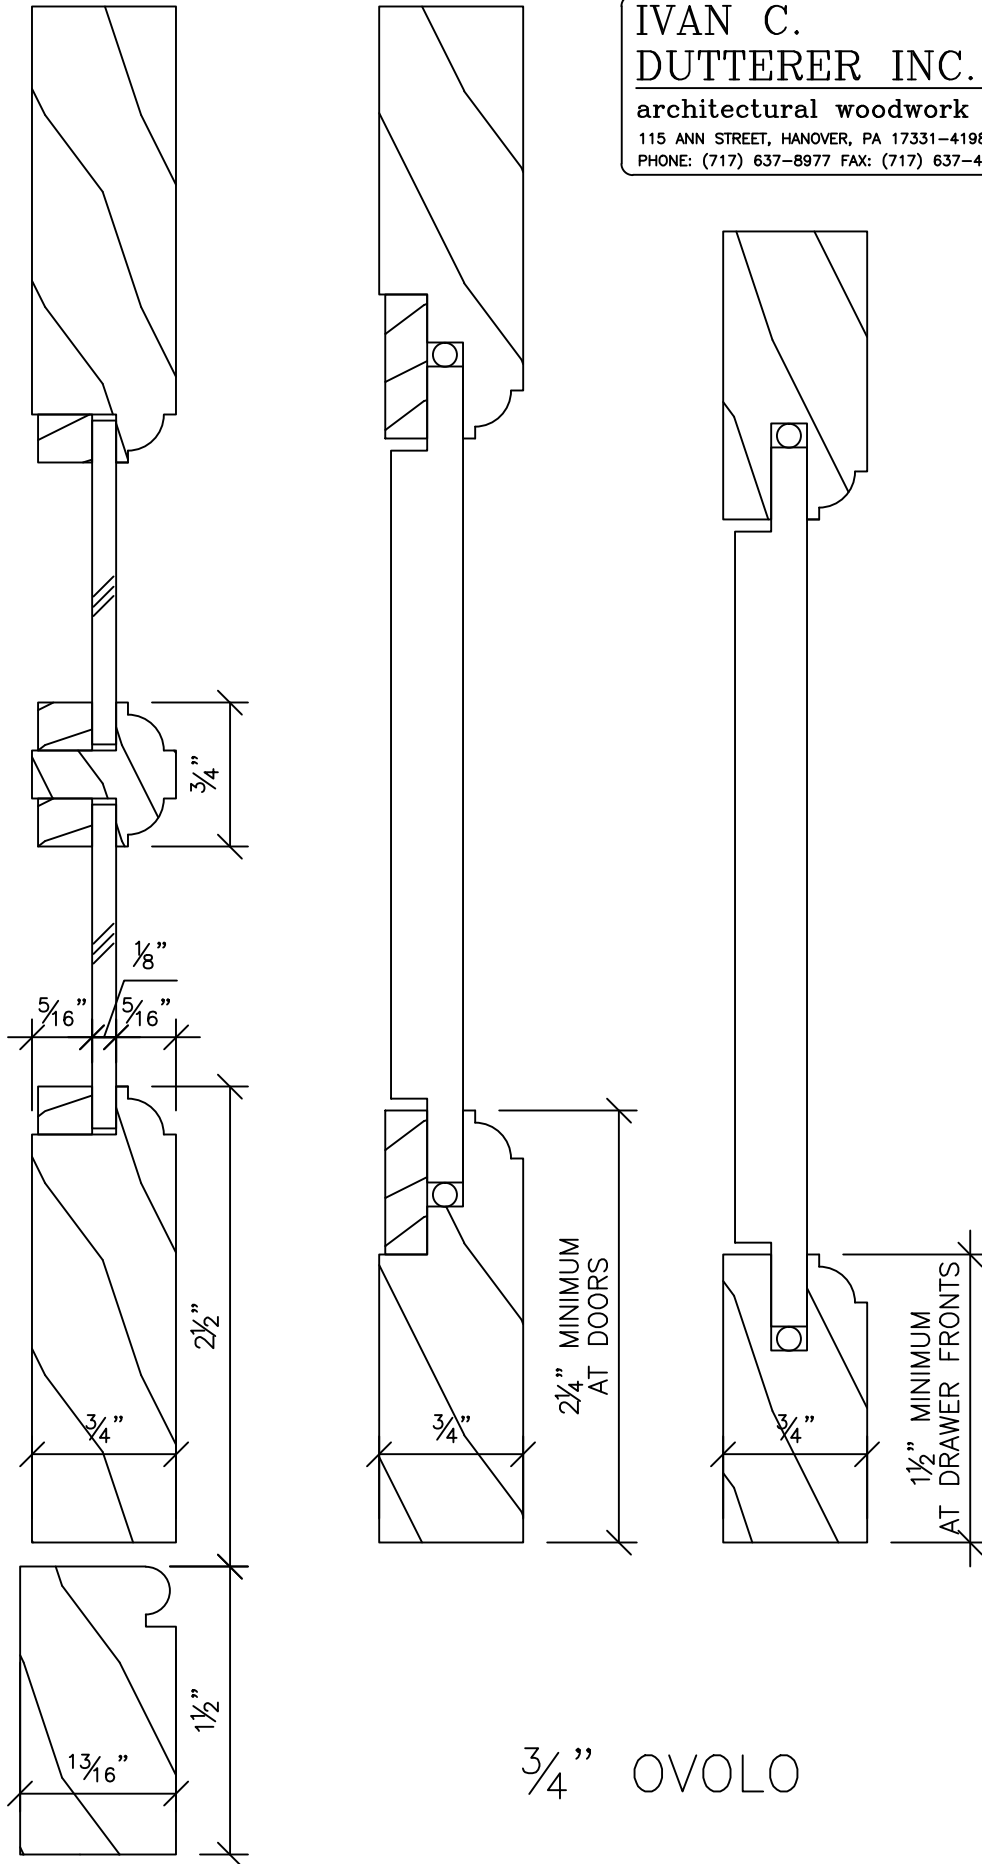

IVAN C.
DUTTERER INC.

architectural woodwork

115 ANN STREET, HANOVER, PA 17331-4198

PHONE: (717) 637-8977 FAX: (717) 637-4780

3/4" OVOLO