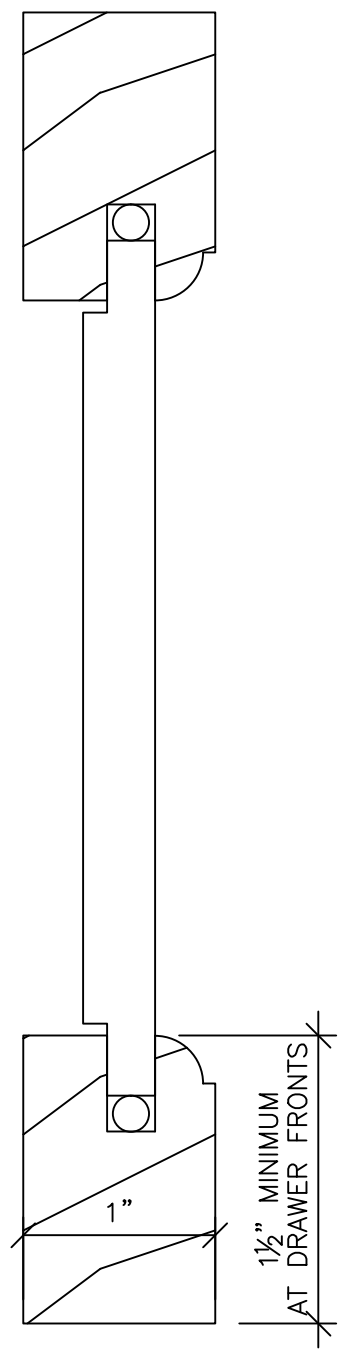

DOORS:
 3/8" PANEL
 SHOP
 PAINTED

DRAWERS:
 1/2" PANEL
 SHOP
 PAINTED

CAPTURED
 PANEL
 SHOP
 PRIMED

1" OVOLO

IVAN C.
DUTTERER INC.

architectural woodwork

115 ANN STREET, HANOVER, PA 17331-4198

PHONE: (717) 637-8977 FAX: (717) 637-4780

3/4" OVOLO

IVAN C.
 DUTTERER INC.
 architectural woodwork
 115 ANN STREET, HANOVER, PA 17331-4198
 PHONE: (717) 637-8977 FAX: (717) 637-4780

1" QTR. ROUND

IVAN C.
DUTTERER INC.

architectural woodwork

115 ANN STREET, HANOVER, PA 17331-4198

3/4" SHAKER

1" COVE AND BEAD

FLAT
PAINTED/STAINED

SCOOPED
BACK
PAINTED

RAISED
PAINTED

RAISED
STAINED

PANEL TYPES

#1