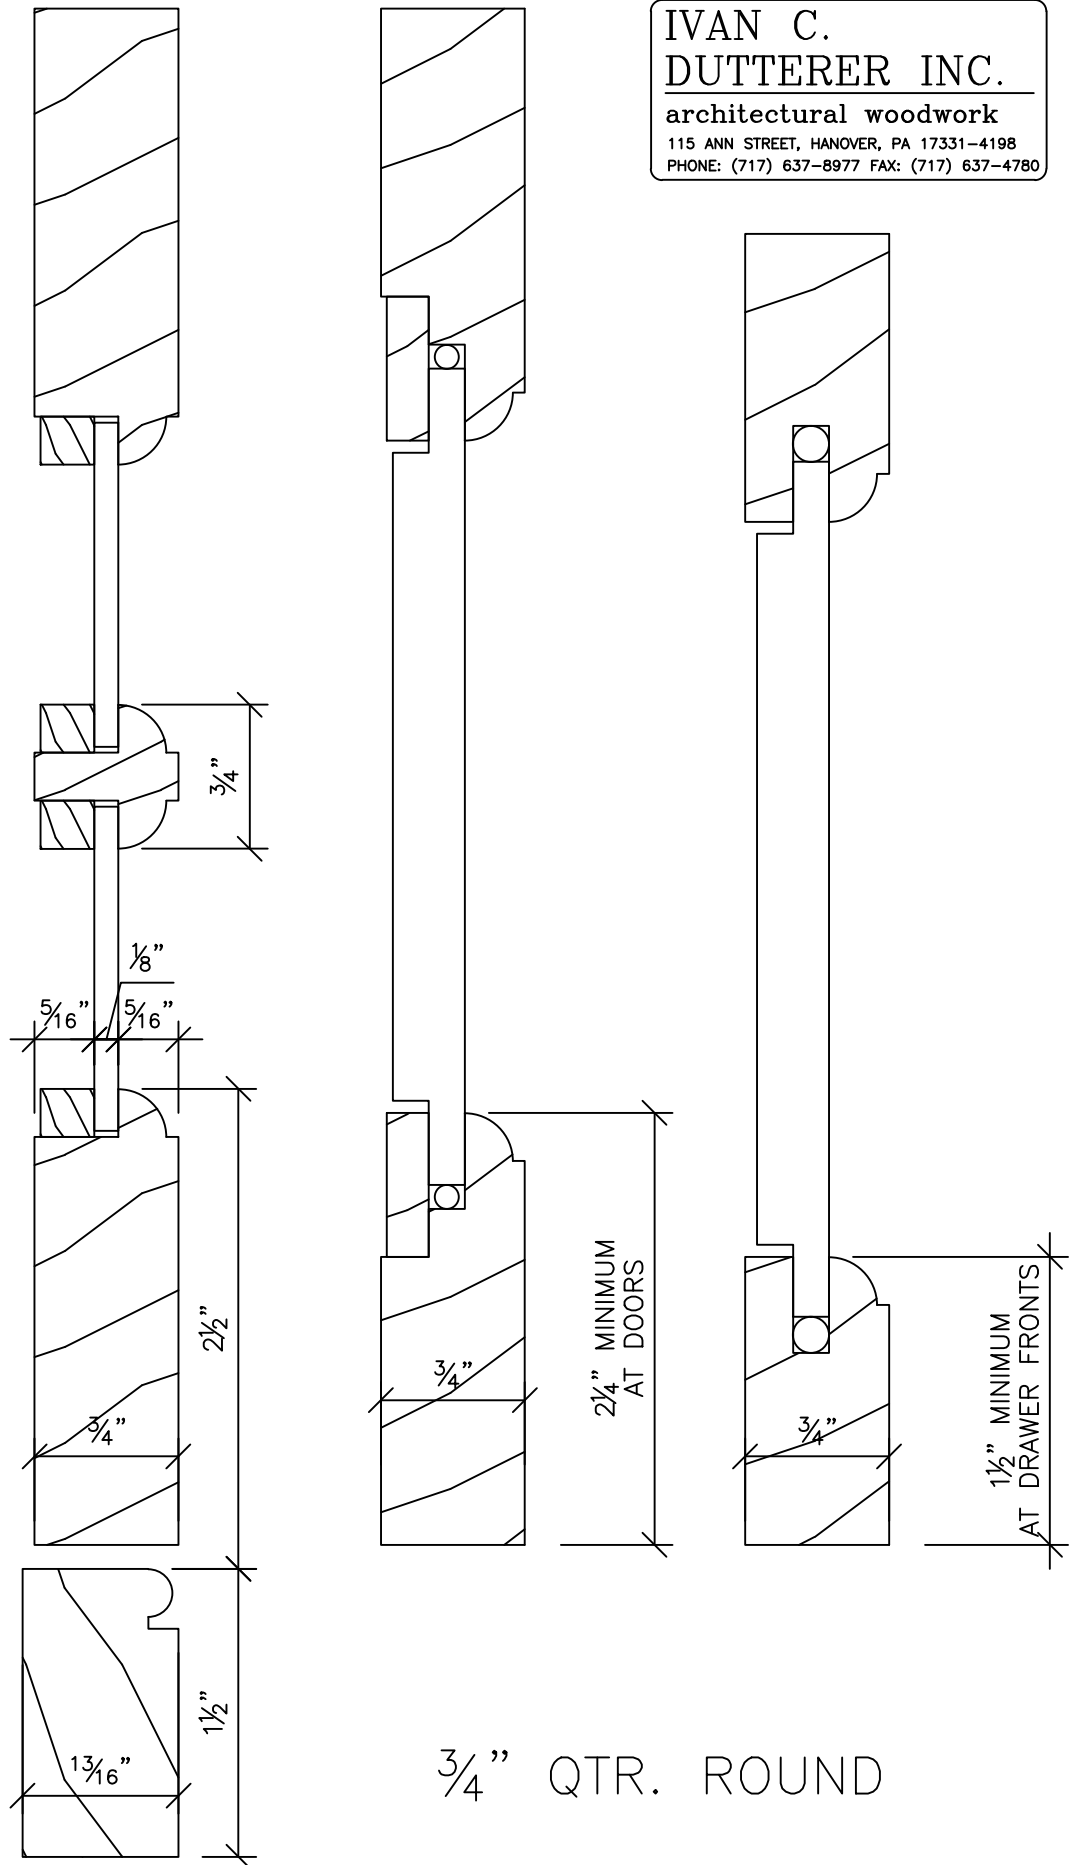

IVAN C.
DUTTERER INC.

architectural woodwork

115 ANN STREET, HANOVER, PA 17331-4198

PHONE: (717) 637-8977 FAX: (717) 637-4780