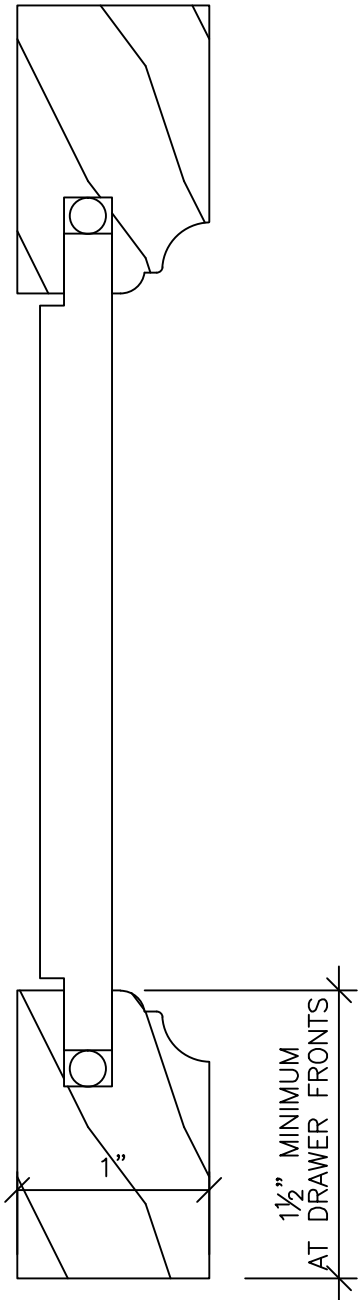

3/4" OVOLO

IVAN C.
 DUTTERER INC.
 architectural woodwork
 115 ANN STREET, HANOVER, PA 17331-4198
 PHONE: (717) 637-8977 FAX: (717) 637-4780

1" QTR. ROUND

IVAN C.
DUTTERER INC.

architectural woodwork

115 ANN STREET, HANOVER, PA 17331-4198

3/4" SHAKER

1" COVE AND BEAD

FLAT
PAINTED/STAINED

SCOOPED
BACK
PAINTED

RAISED
PAINTED

RAISED
STAINED

PANEL TYPES

#1