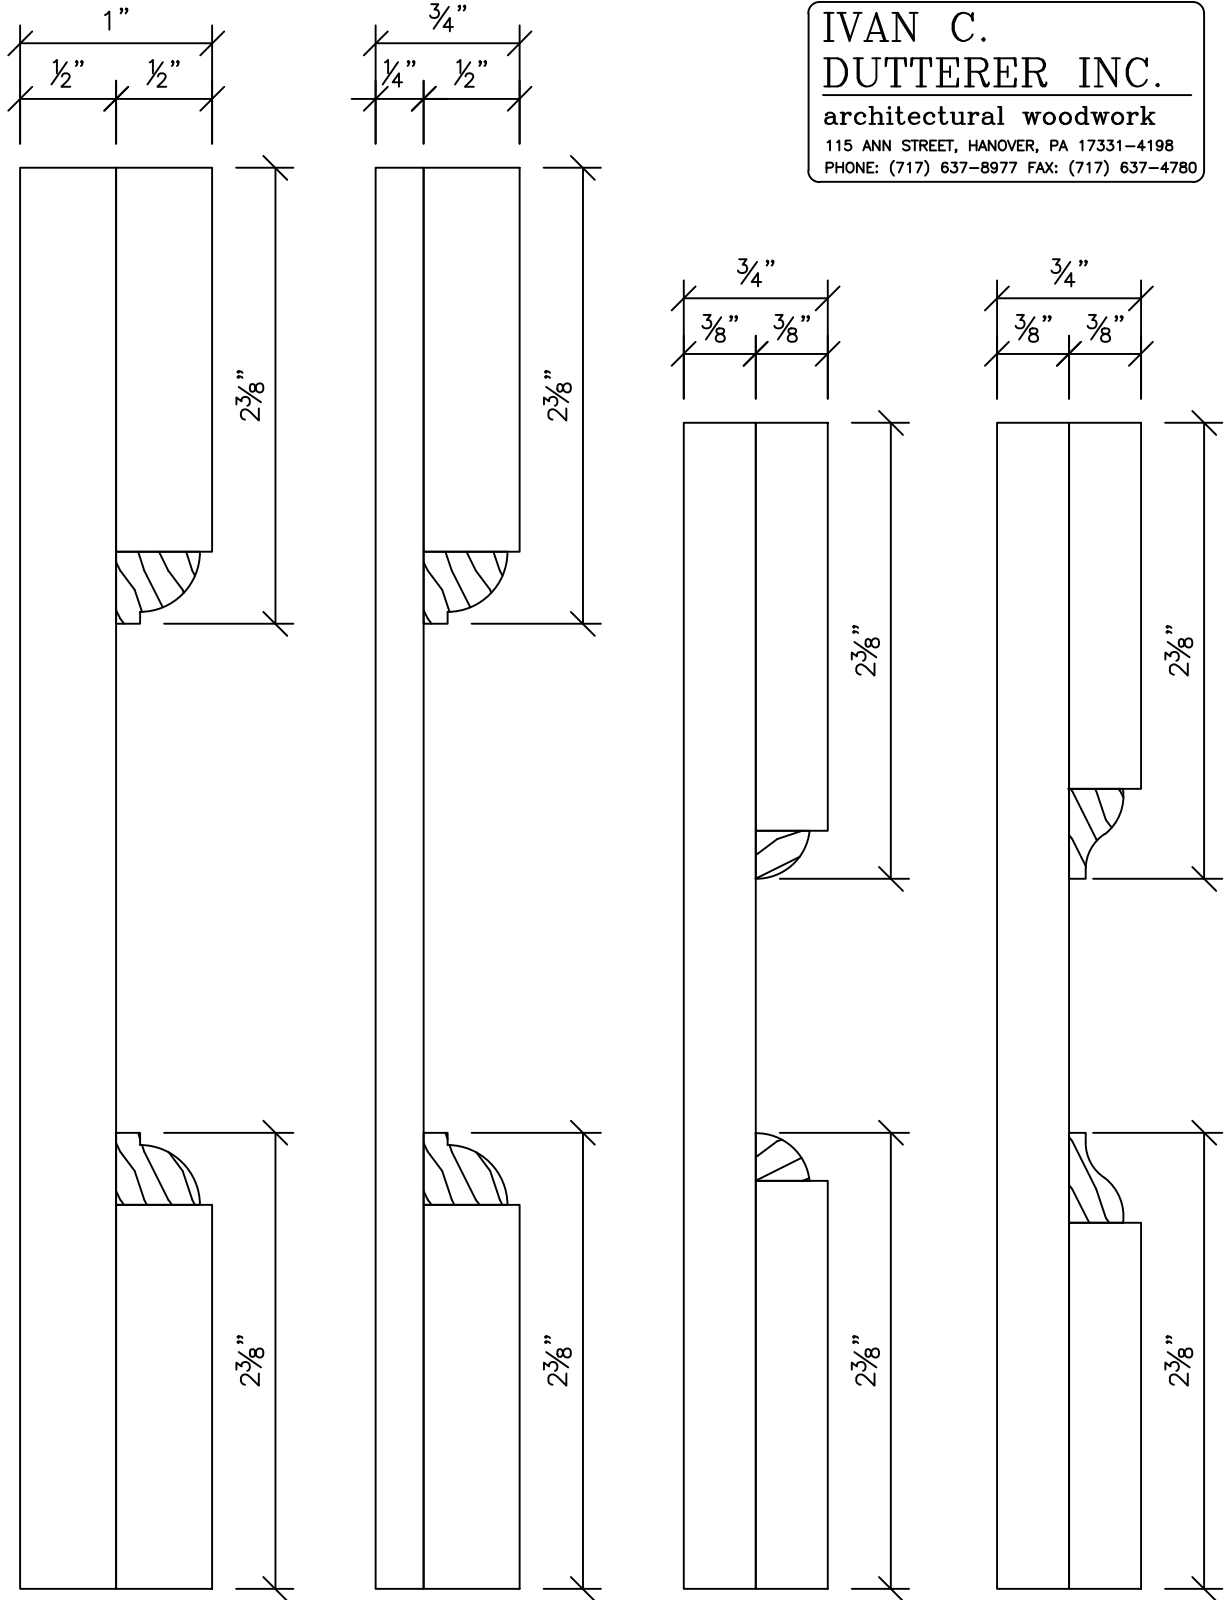

IVAN C.
DUTTERER INC.
architectural woodwork
115 ANN STREET, HANOVER, PA 17331-4198
PHONE: (717) 637-8977 FAX: (717) 637-4780

1" OVOLO/

3/4" OVOLO/

3/4" QTR.
ROUND

3/4" OGEE

SHOP FINISHED (PRIMED/PAINTED)
MDF END PANELS