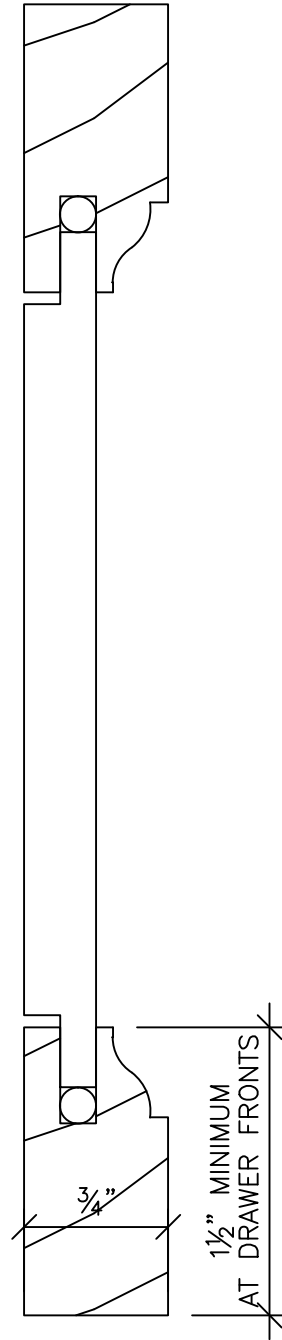

IVAN C.
DUTTERER INC.
architectural woodwork
115 ANN STREET, HANOVER, PA 17331-4198
PHONE: (717) 637-8977 FAX: (717) 637-4780

3/4" OGEE