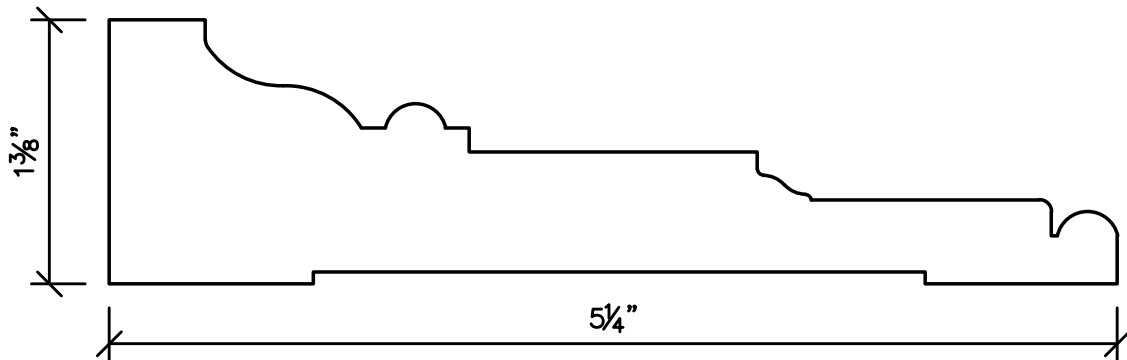

IVAN C.
DUTTERER INC.
architectural woodwork
115 ANN STREET, HANOVER, PA 17331-4198
PHONE: (717) 637-8977 FAX: (717) 637-4780

C-216