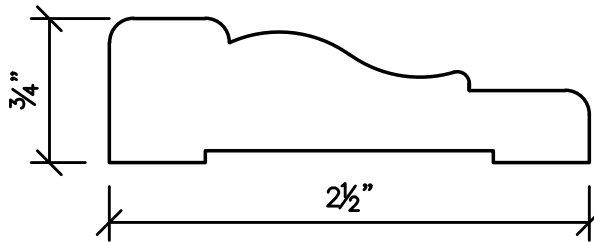

C-203

C-206

C-220

**IVAN C.  
 DUTTERER INC.**  
 architectural woodwork  
 115 ANN STREET, HANOVER, PA 17331-4198  
 PHONE: (717) 637-8977 FAX: (717) 637-4780

CA-750

CA-332

C-281

C-236