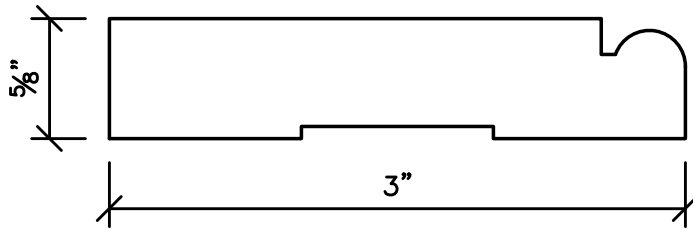

IVAN C.
DUTTERER INC.
architectural woodwork
115 ANN STREET, HANOVER, PA 17331-4198
PHONE: (717) 637-8977 FAX: (717) 637-4780

C-270