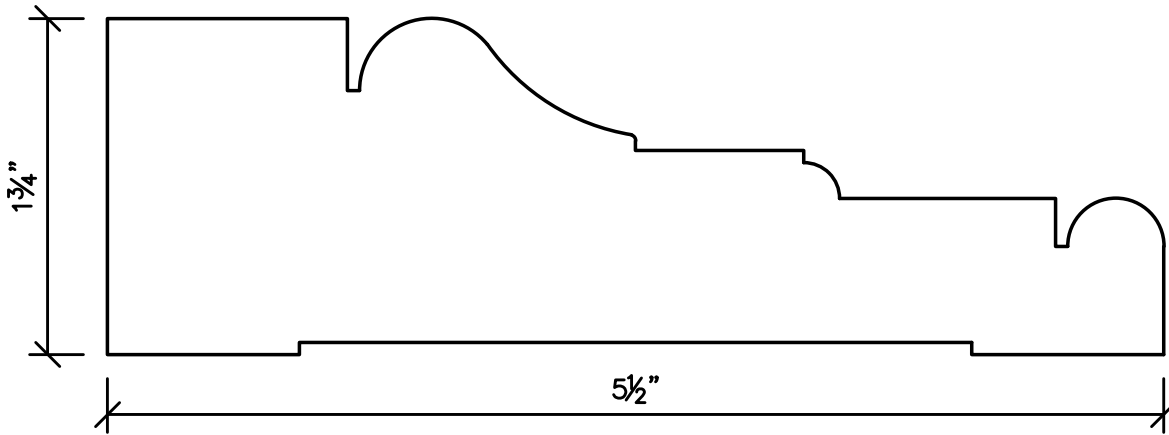

C-203

C-206

C-220

**IVAN C.  
 DUTTERER INC.**  
 architectural woodwork  
 115 ANN STREET, HANOVER, PA 17331-4198  
 PHONE: (717) 637-8977 FAX: (717) 637-4780

CA-750

CA-332

C-281

C-236