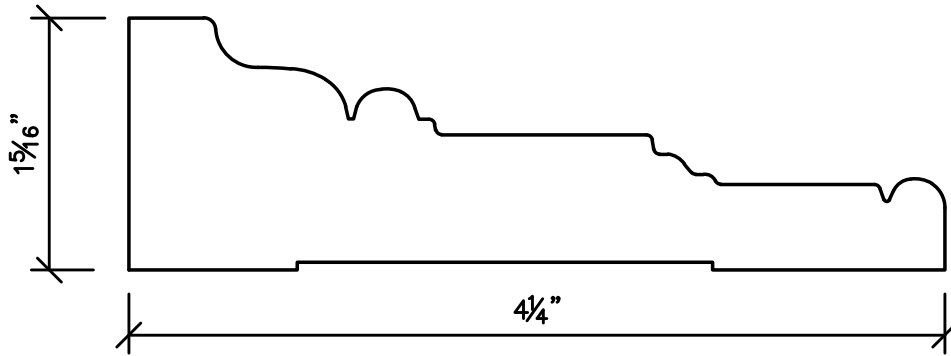

IVAN C.
DUTTERER INC.
architectural woodwork
115 ANN STREET, HANOVER, PA 17331-4198
PHONE: (717) 637-8977 FAX: (717) 637-4780

C-331