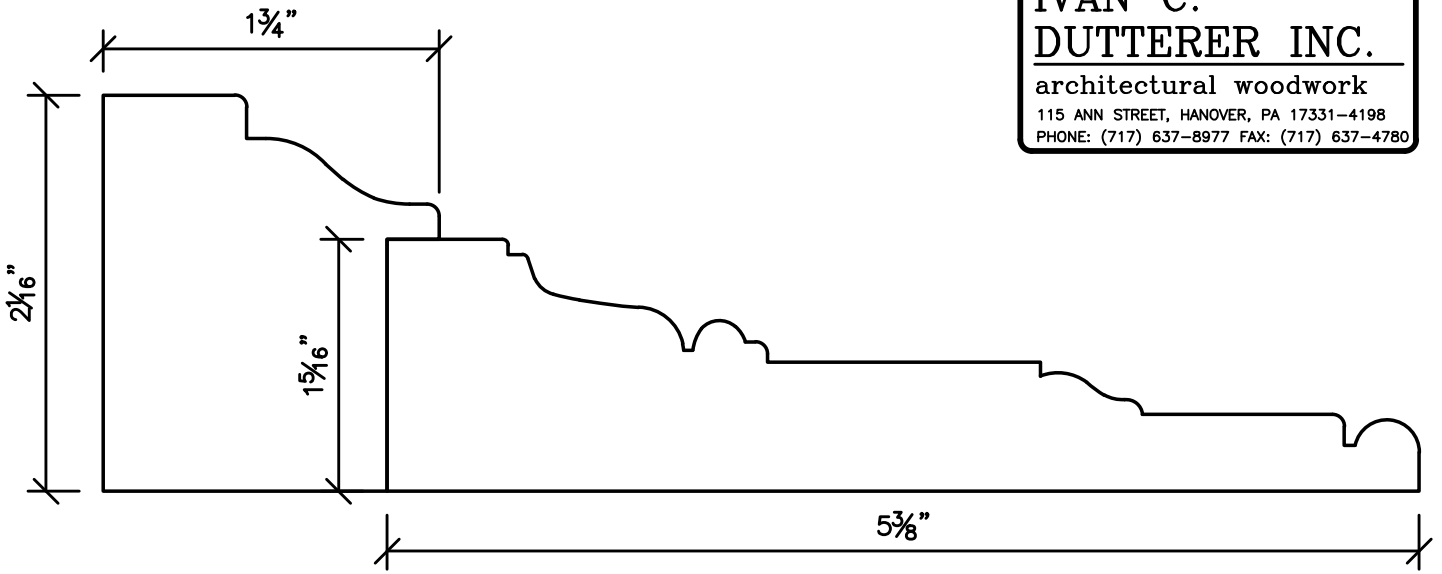

C-203

C-206

C-220

**IVAN C.  
 DUTTERER INC.**  
 architectural woodwork  
 115 ANN STREET, HANOVER, PA 17331-4198  
 PHONE: (717) 637-8977 FAX: (717) 637-4780

CA-750

CA-332

C-281

C-236