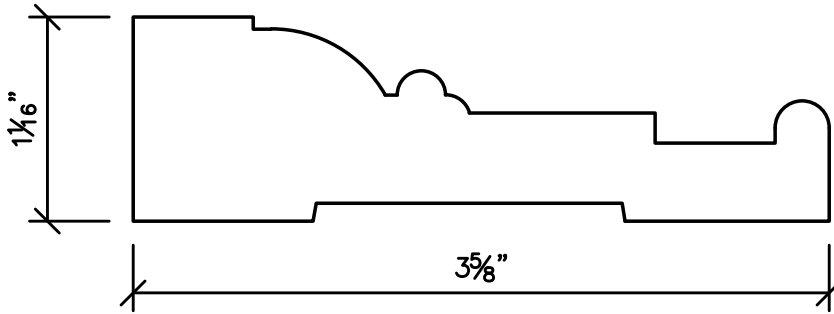

C-492

C-459

IVAN C.  
DUTTERER INC.  
architectural woodwork  
115 ANN STREET, HANOVER, PA 17331-4198  
PHONE: (717) 637-8977 FAX: (717) 637-4780

CA-326

C-420

C-222

C-233