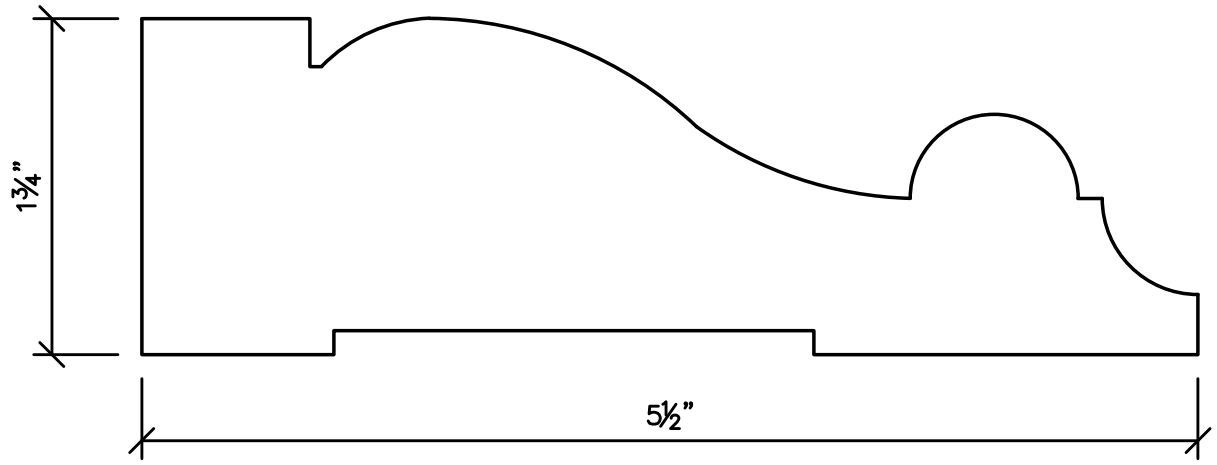

IVAN C.  
DUTTERER INC.  
architectural woodwork  
115 ANN STREET, HANOVER, PA 17331-4198  
PHONE: (717) 637-8977 FAX: (717) 637-4780

C-485

C-299

IVAN C.  
DUTTERER INC.  
architectural woodwork  
115 ANN STREET, HANOVER, PA 17331-4198  
PHONE: (717) 637-8977 FAX: (717) 637-4780