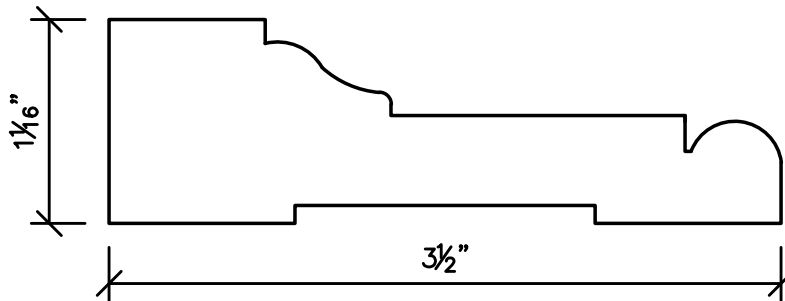

IVAN C.
DUTTERER INC.
architectural woodwork
115 ANN STREET, HANOVER, PA 17331-4198
PHONE: (717) 637-8977 FAX: (717) 637-4780

C-202