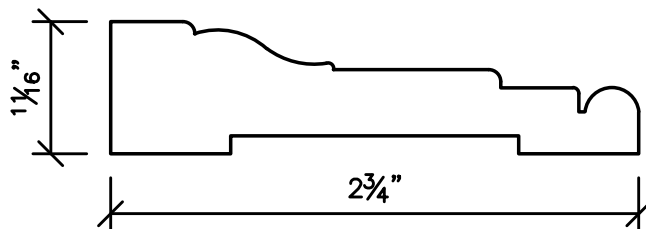

C-203

C-206

C-220

**IVAN C.  
 DUTTERER INC.**  
 architectural woodwork  
 115 ANN STREET, HANOVER, PA 17331-4198  
 PHONE: (717) 637-8977 FAX: (717) 637-4780

CA-750

CA-332

C-281

C-236