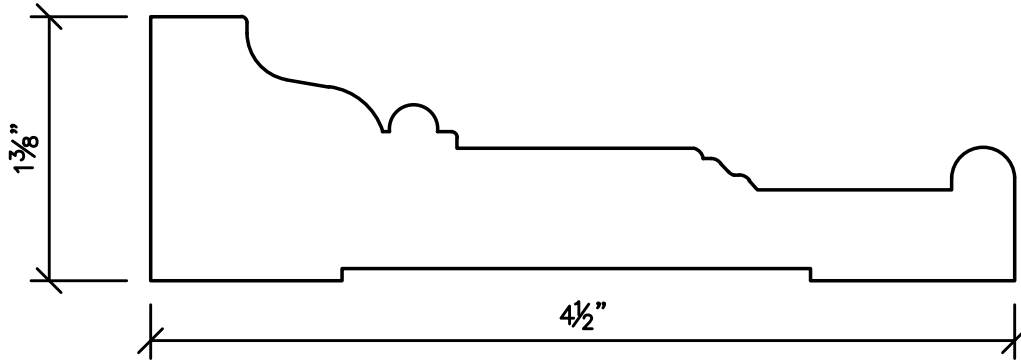

IVAN C.
DUTTERER INC.
architectural woodwork
115 ANN STREET, HANOVER, PA 17331-4198
PHONE: (717) 637-8977 FAX: (717) 637-4780

CA-315