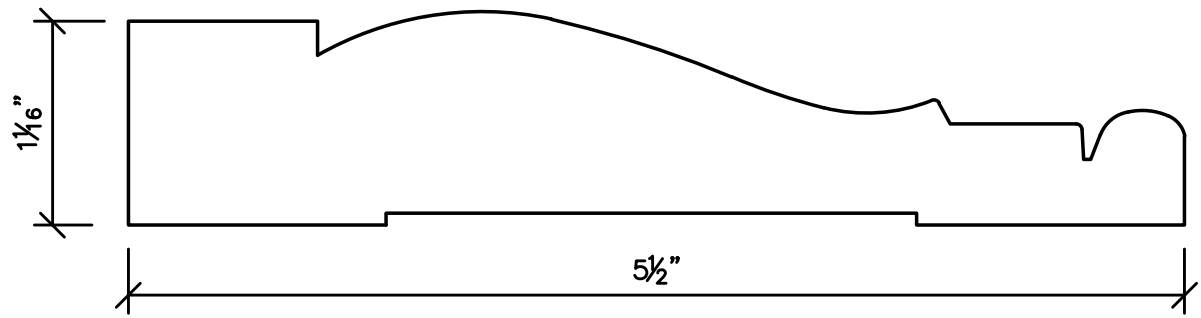

IVAN C.  
DUTTERER INC.  
architectural woodwork  
115 ANN STREET, HANOVER, PA 17331-4198  
PHONE: (717) 637-8977 FAX: (717) 637-4780

C-485

C-299

IVAN C.  
DUTTERER INC.  
architectural woodwork  
115 ANN STREET, HANOVER, PA 17331-4198  
PHONE: (717) 637-8977 FAX: (717) 637-4780