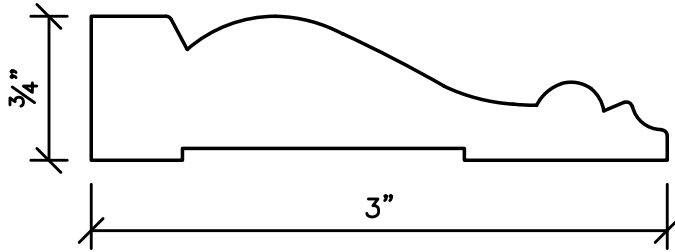

IVAN C.  
DUTTERER INC.  
architectural woodwork  
115 ANN STREET, HANOVER, PA 17331-4198  
PHONE: (717) 637-8977 FAX: (717) 637-4780

C-485

C-299

IVAN C.  
DUTTERER INC.  
architectural woodwork  
115 ANN STREET, HANOVER, PA 17331-4198  
PHONE: (717) 637-8977 FAX: (717) 637-4780