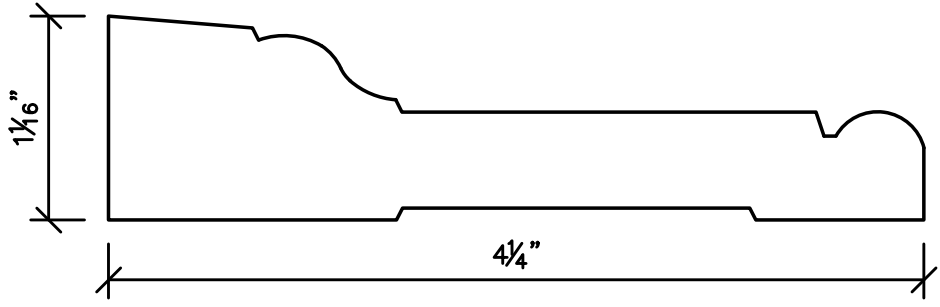

C-203

C-206

C-220

**IVAN C.  
 DUTTERER INC.**  
 architectural woodwork  
 115 ANN STREET, HANOVER, PA 17331-4198  
 PHONE: (717) 637-8977 FAX: (717) 637-4780

CA-750

CA-332

C-281

C-236