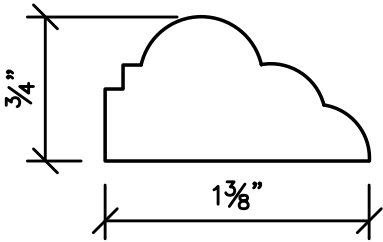

C-810

IVAN C.
DUTTERER INC.
architectural woodwork
115 ANN STREET, HANOVER, PA 17331-4198
PHONE: (717) 637-8977 FAX: (717) 637-4780

C-854

C-800

C-825

CA-866

IVAN C.
DUTTERER INC.
architectural woodwork
115 ANN STREET, HANOVER, PA 17331-4198
PHONE: (717) 637-8977 FAX: (717) 637-4780